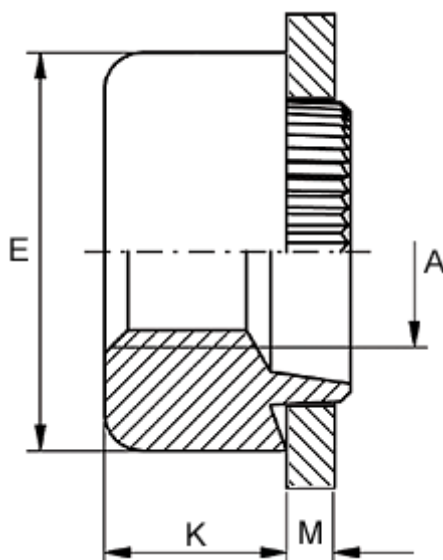

Article number: 12736000050110

Description: KLEE-coil 736 000 050.110
M5 Steel, zinc-pl. & chr. blue

Measures

Female thread A	= M5
Height K	= 4.0
Outer diameter E	= 9.0
Plate thickness	= 4.4 to 4.6
Recommended bore diameter +0.05	= 7.0